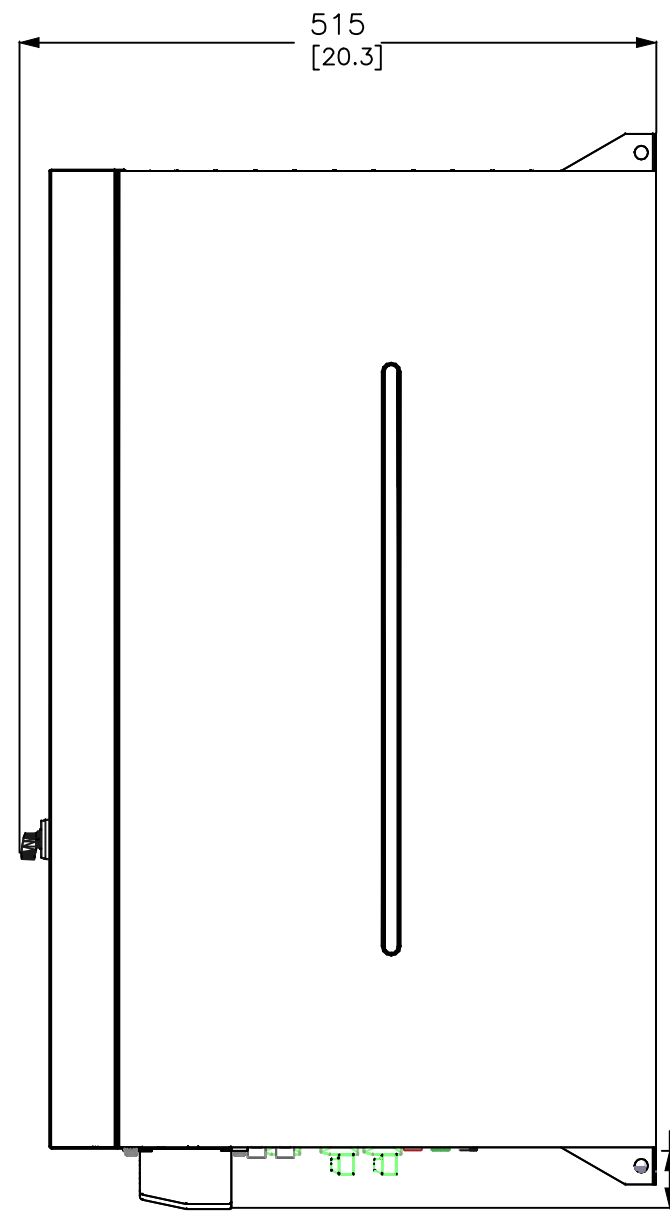

1 2 3 4 5 6 7 8

A

B

C

D

E

A

B

C

D

E

HUBBELL PQS APEX 50 A

BOTTOM CONNECTION 3W/4W 200-480V 50/60Hz IP20

DESCRIPTION
**HUBBELL PQS
 APEX ACTIVE FILTER
 50A MODULE**

JOB NAME:
 APEX 50A MODULE
 JOB LOCATION:
 DRAWING STATUS:

EQUIPMENT DESIGNATION:
 BOTTOM CONNECTION
 EQUIPMENT TYPE:
 PQS APEX ACTIVE FILTER
 DRAWING TYPE:

CONFIDENTIAL
 THIS DRAWING SHALL BE USED ONLY AS SPECIFIED BY HUBBELL. ANY OTHER USE, REPRODUCTION OR DISCLOSURE TO OTHERS WITHOUT WRITTEN PERMISSION IS PROHIBITED.
 ALL DIMENSIONS IN INCHES UNLESS SPECIFIED

DRAWN BY DB	DRAWN DATE 06/10/2020	CHK BY	CHK DATE
SHEET OF		DWG NO.	
		REV	

ALL UNITS MEASURED IN mm [inches]

1 2 3 4 5 6 7 8