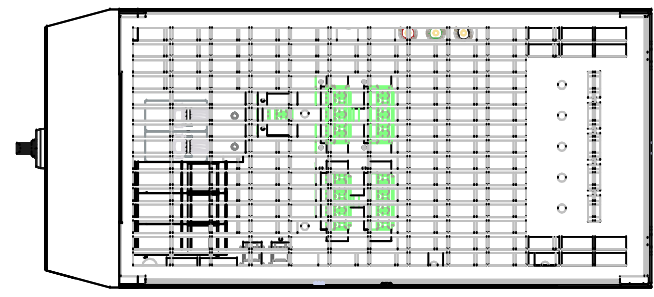

1 2 3 4 5 6 7 8

A

B

C

D

E

A

B

C

D

E

HUBBELL PQS APEX 50 A

BOTTOM CONNECTION 3W/4W 200-480V 50/60Hz IP20

DESCRIPTION
**HUBBELL PQS
 APEX ACTIVE FILTER
 50A MODULE**

JOB NAME:
 APEX 50A MODULE
 JOB LOCATION:
 DRAWING STATUS:

EQUIPMENT DESIGNATION:
 BOTTOM CONNECTION
 EQUIPMENT TYPE:
 PQS APEX ACTIVE FILTER
 DRAWING TYPE: