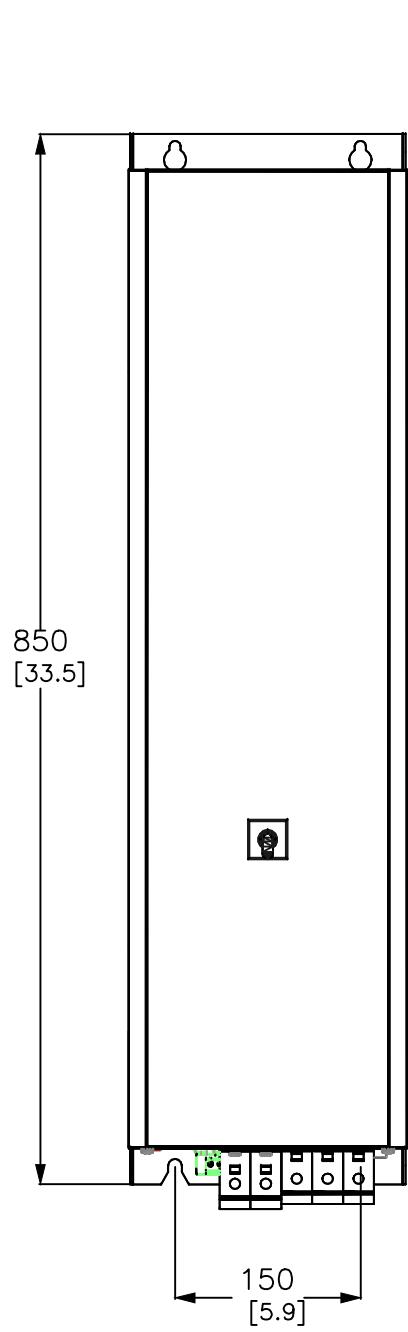

1 2 3 4 5 6 7 8

A

B

C

D

E

A

B

C

D

E

HUBBELL PQS APEX 50 A

BOTTOM CONNECTION 3W/4W 200-480V 50/60Hz IP20

DESCRIPTION
**HUBBELL PQS
 APEX ACTIVE FILTER
 50A MODULE**

JOB NAME:
 APEX 50A MODULE
 JOB LOCATION:
 DRAWING STATUS:

EQUIPMENT DESIGNATION:
 BOTTOM CONNECTION
 EQUIPMENT TYPE:
 PQS APEX ACTIVE FILTER
 DRAWING TYPE:

CONFIDENTIAL
 THIS DRAWING SHALL BE USED ONLY AS SPECIFIED BY HUBBELL. ANY OTHER USE, REPRODUCTION OR DISCLOSURE TO OTHERS WITHOUT WRITTEN PERMISSION IS PROHIBITED.
 ALL DIMENSIONS IN INCHES UNLESS SPECIFIED

DRAWN BY DB	DRAWN DATE 06/10/2020	CHK BY	CHK DATE
SHEET OF		DWG NO.	
		REV	

ALL UNITS MEASURED IN mm [inches]

1 2 3 4 5 6 7 8