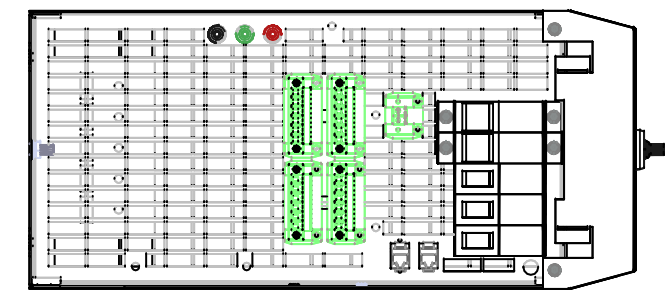

1 2 3 4 5 6 7 8

A

B

C

D

E

A

B

C

D

E

HUBBELL PQS APEX 50 A

BOTTOM CONNECTION 3W/4W 200-480V 50/60Hz IP20

DESCRIPTION
**HUBBELL PQS
 APEX ACTIVE FILTER
 50A MODULE**

JOB NAME:
 APEX 50A MODULE
 JOB LOCATION:
 DRAWING STATUS:

EQUIPMENT DESIGNATION:
 BOTTOM CONNECTION
 EQUIPMENT TYPE:
 PQS APEX ACTIVE FILTER
 DRAWING TYPE: