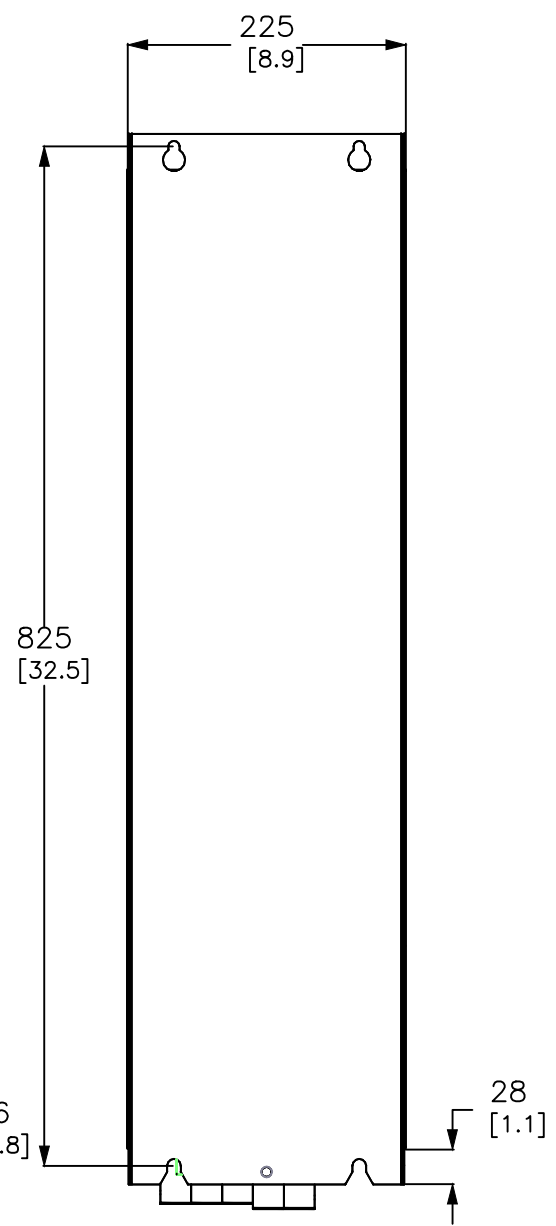

1 2 3 4 5 6 7 8

A

B

C

D

E

A

B

C

D

E

HUBBELL PQS APEX 50 A

BOTTOM CONNECTION 3W/4W 200-480V 50/60Hz IP20

DESCRIPTION
**HUBBELL PQS
 APEX ACTIVE FILTER
 50A MODULE**

JOB NAME:
 APEX 50A MODULE
 JOB LOCATION:
 DRAWING STATUS:

EQUIPMENT DESIGNATION:
 BOTTOM CONNECTION
 EQUIPMENT TYPE:
 PQS APEX ACTIVE FILTER
 DRAWING TYPE:

CONFIDENTIAL
 THIS DRAWING SHALL BE USED ONLY AS SPECIFIED BY HUBBELL. ANY OTHER USE, REPRODUCTION OR DISCLOSURE TO OTHERS WITHOUT WRITTEN PERMISSION IS PROHIBITED.
 ALL DIMENSIONS IN INCHES UNLESS SPECIFIED

DRAWN BY DB	DRAWN DATE 06/10/2020	CHK BY	CHK DATE
SHEET OF		DWG NO.	
		REV	

ALL UNITS MEASURED IN mm [inches]

1 2 3 4 5 6 7 8